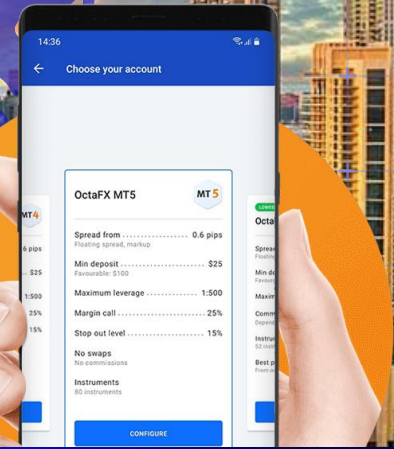

Next Project Crypto Revolution

dreamsworld.live